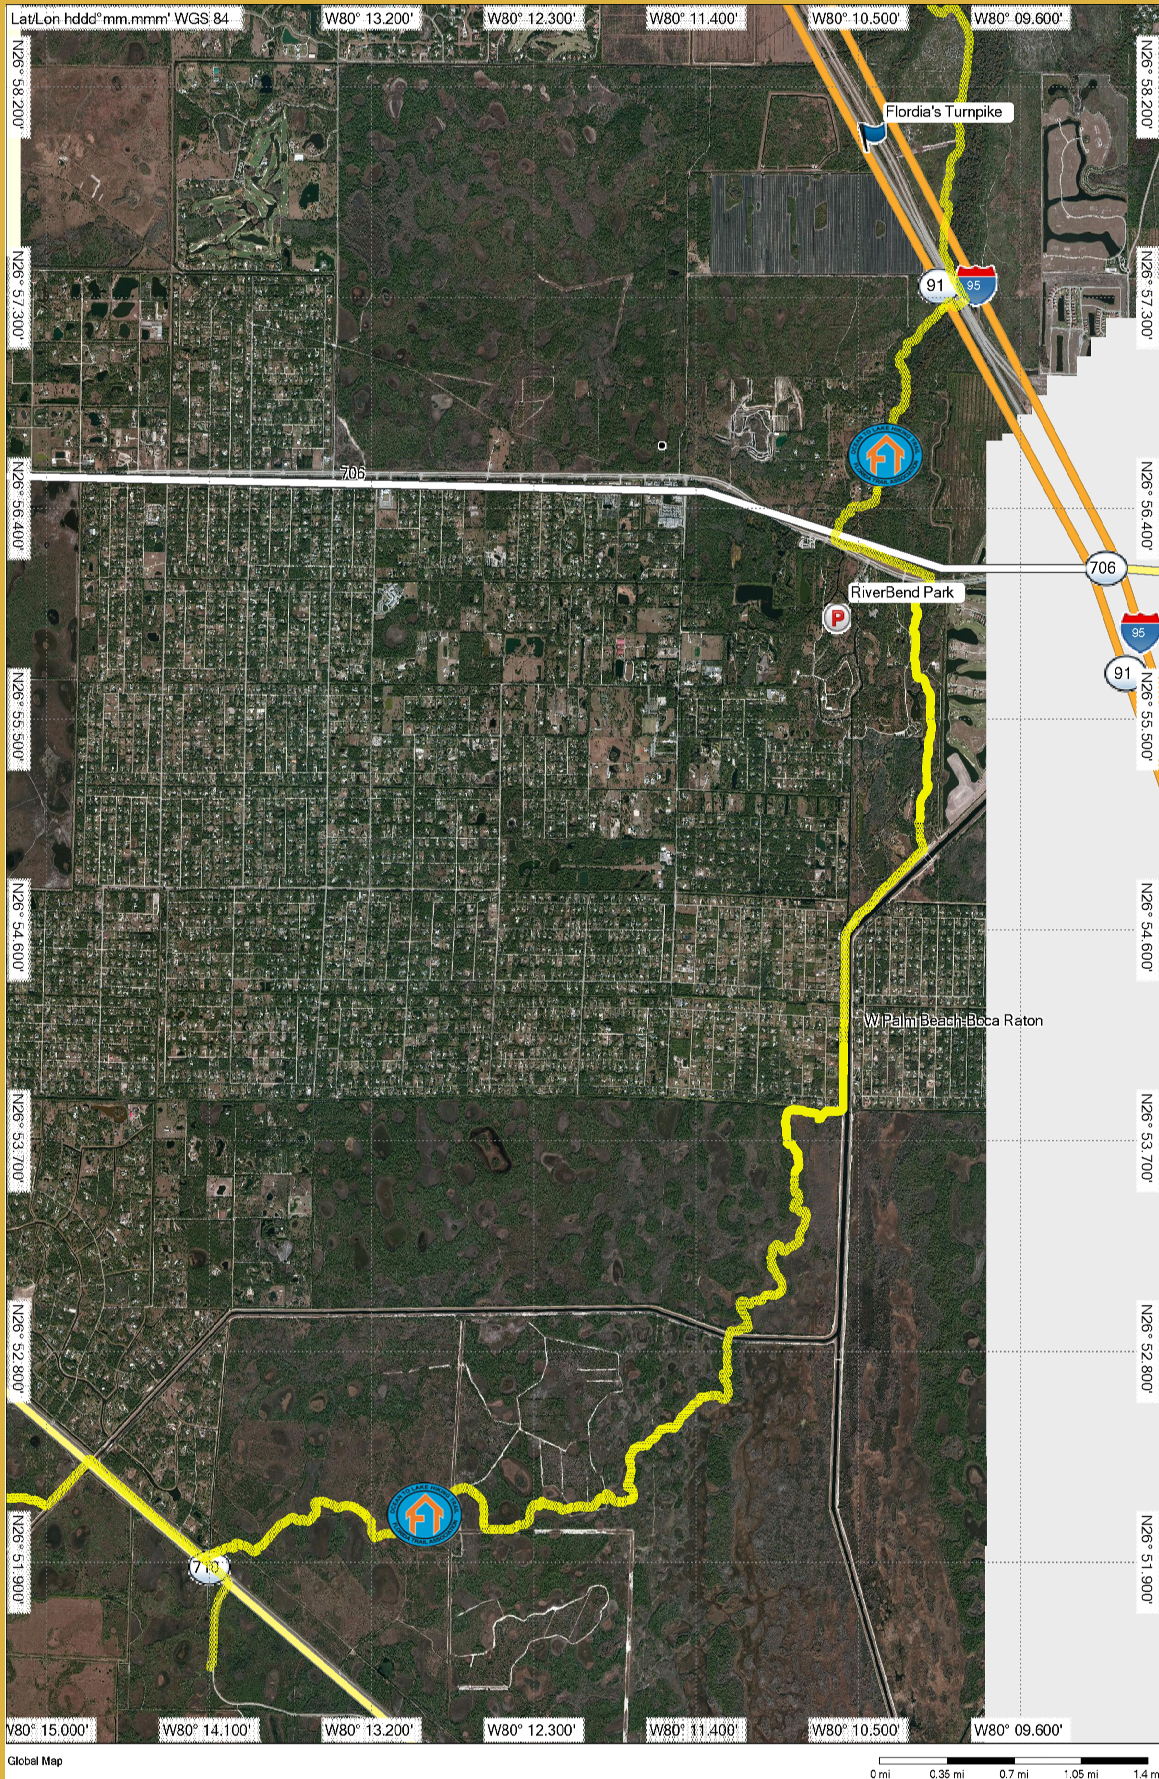

Ocean to Lake Hiking Trail

Loxahatchee Chapter
www.loxfltrail.org

Courtesy
Google Earth &
Garmin BaseCamp