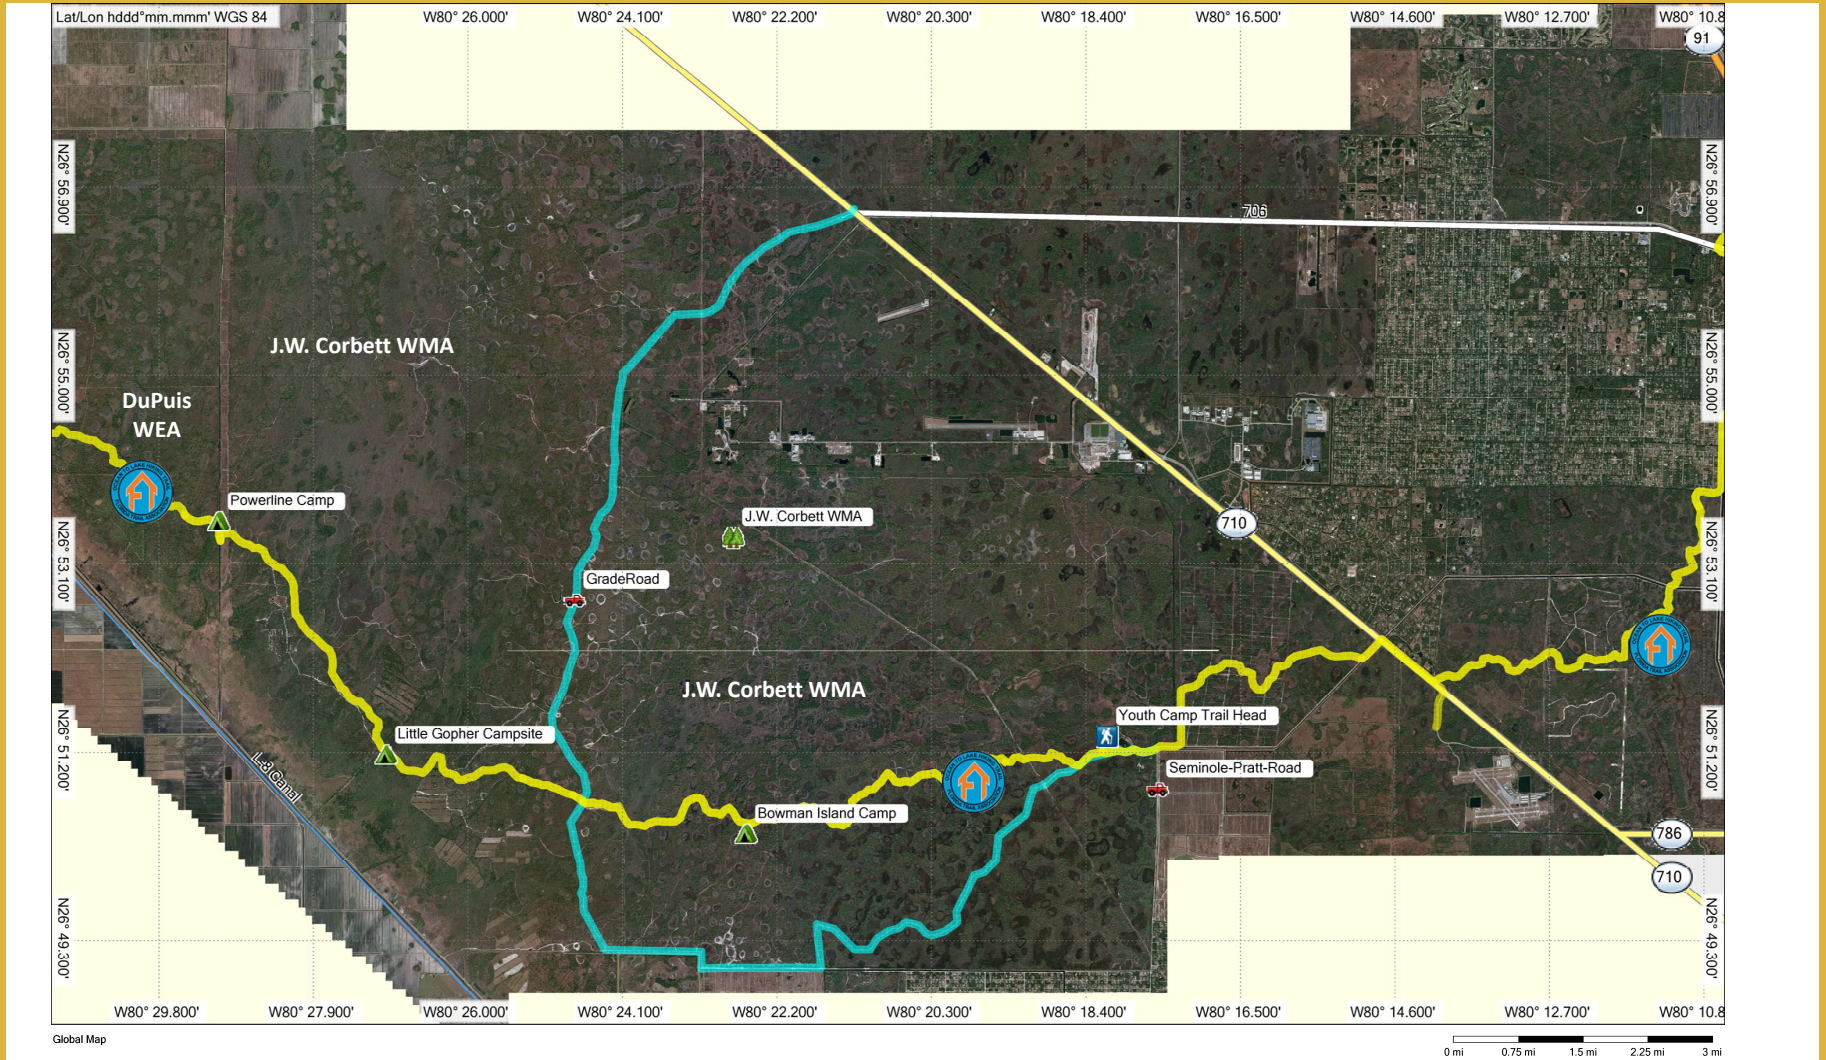

Ocean to Lake Hiking Trail

Courtesy
Google Earth &
Garmin BaseCamp

Loxahatchee Chapter

www.loxfltrail.org