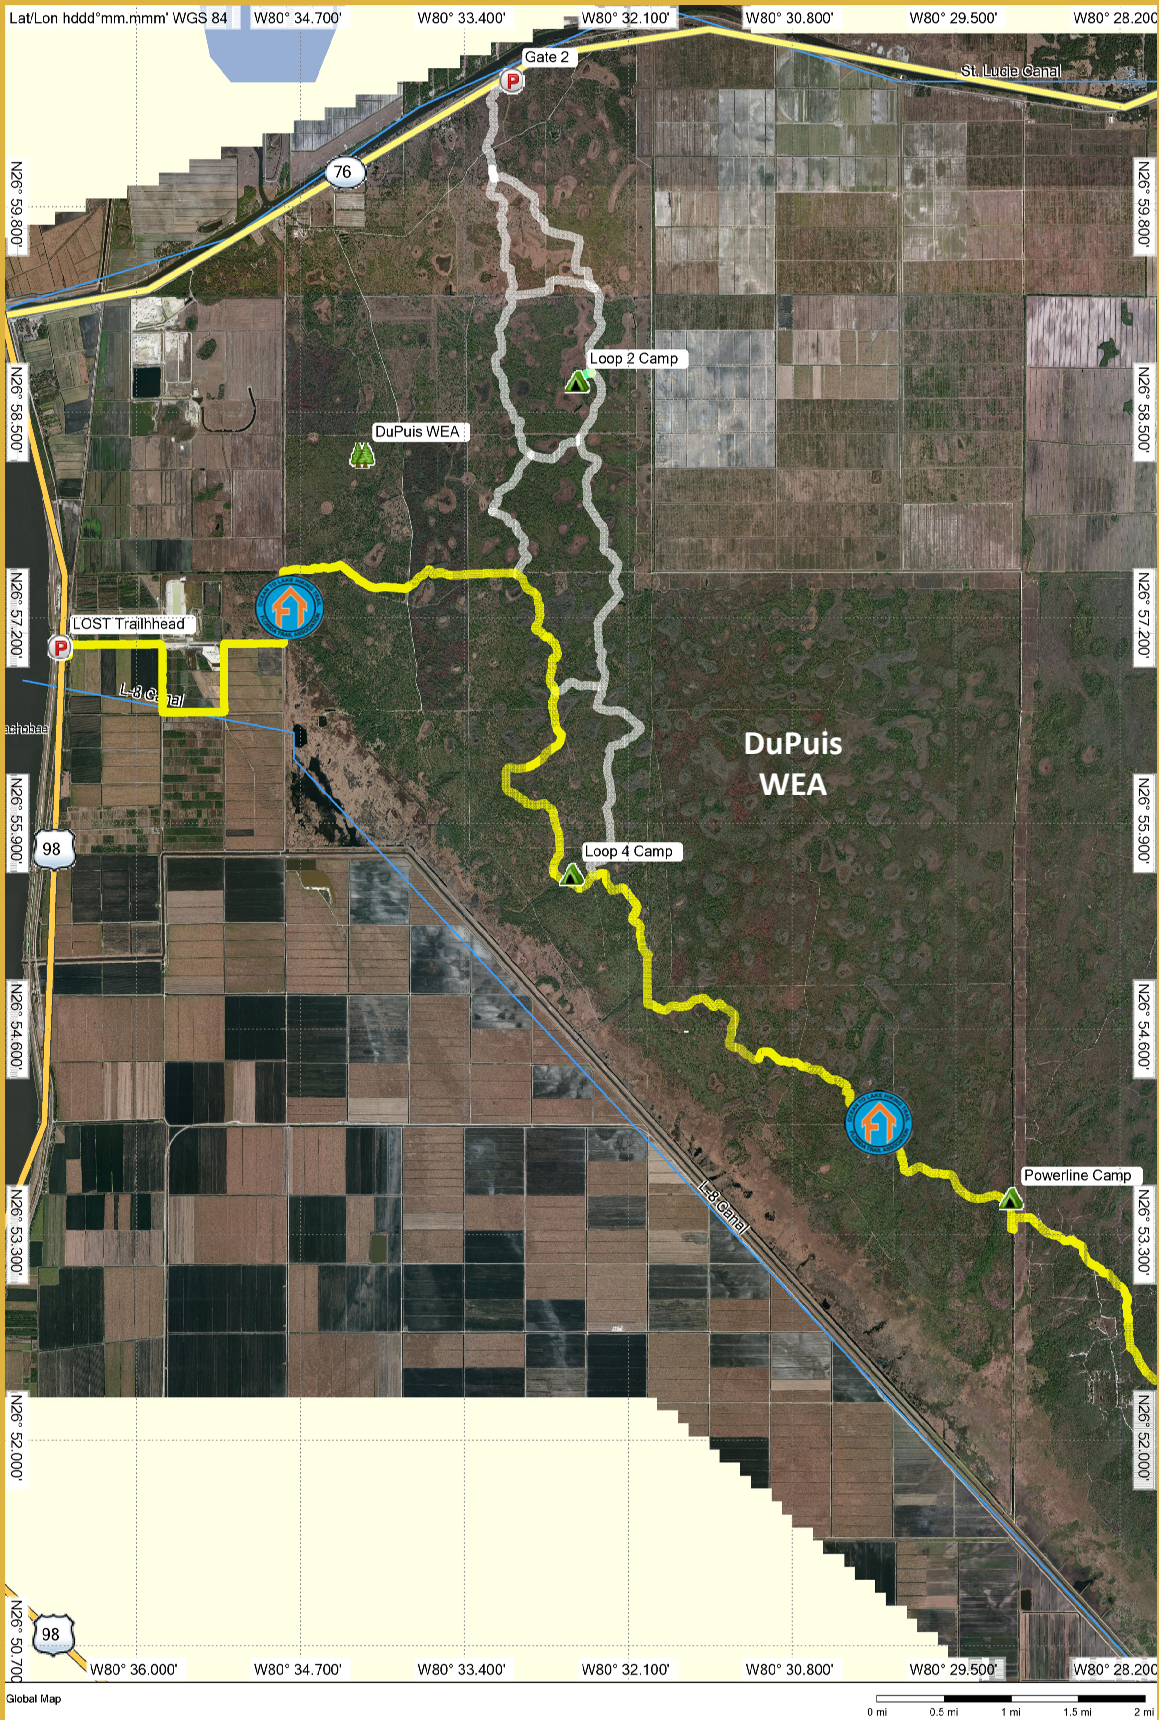

Ocean to Lake Hiking Trail

Ocean to Lake Hiking Trail

GARMIN

Loxahatchee Chapter

Courtesy
Google Earth &
Garmin BaseCamp

www.loxfltrail.org