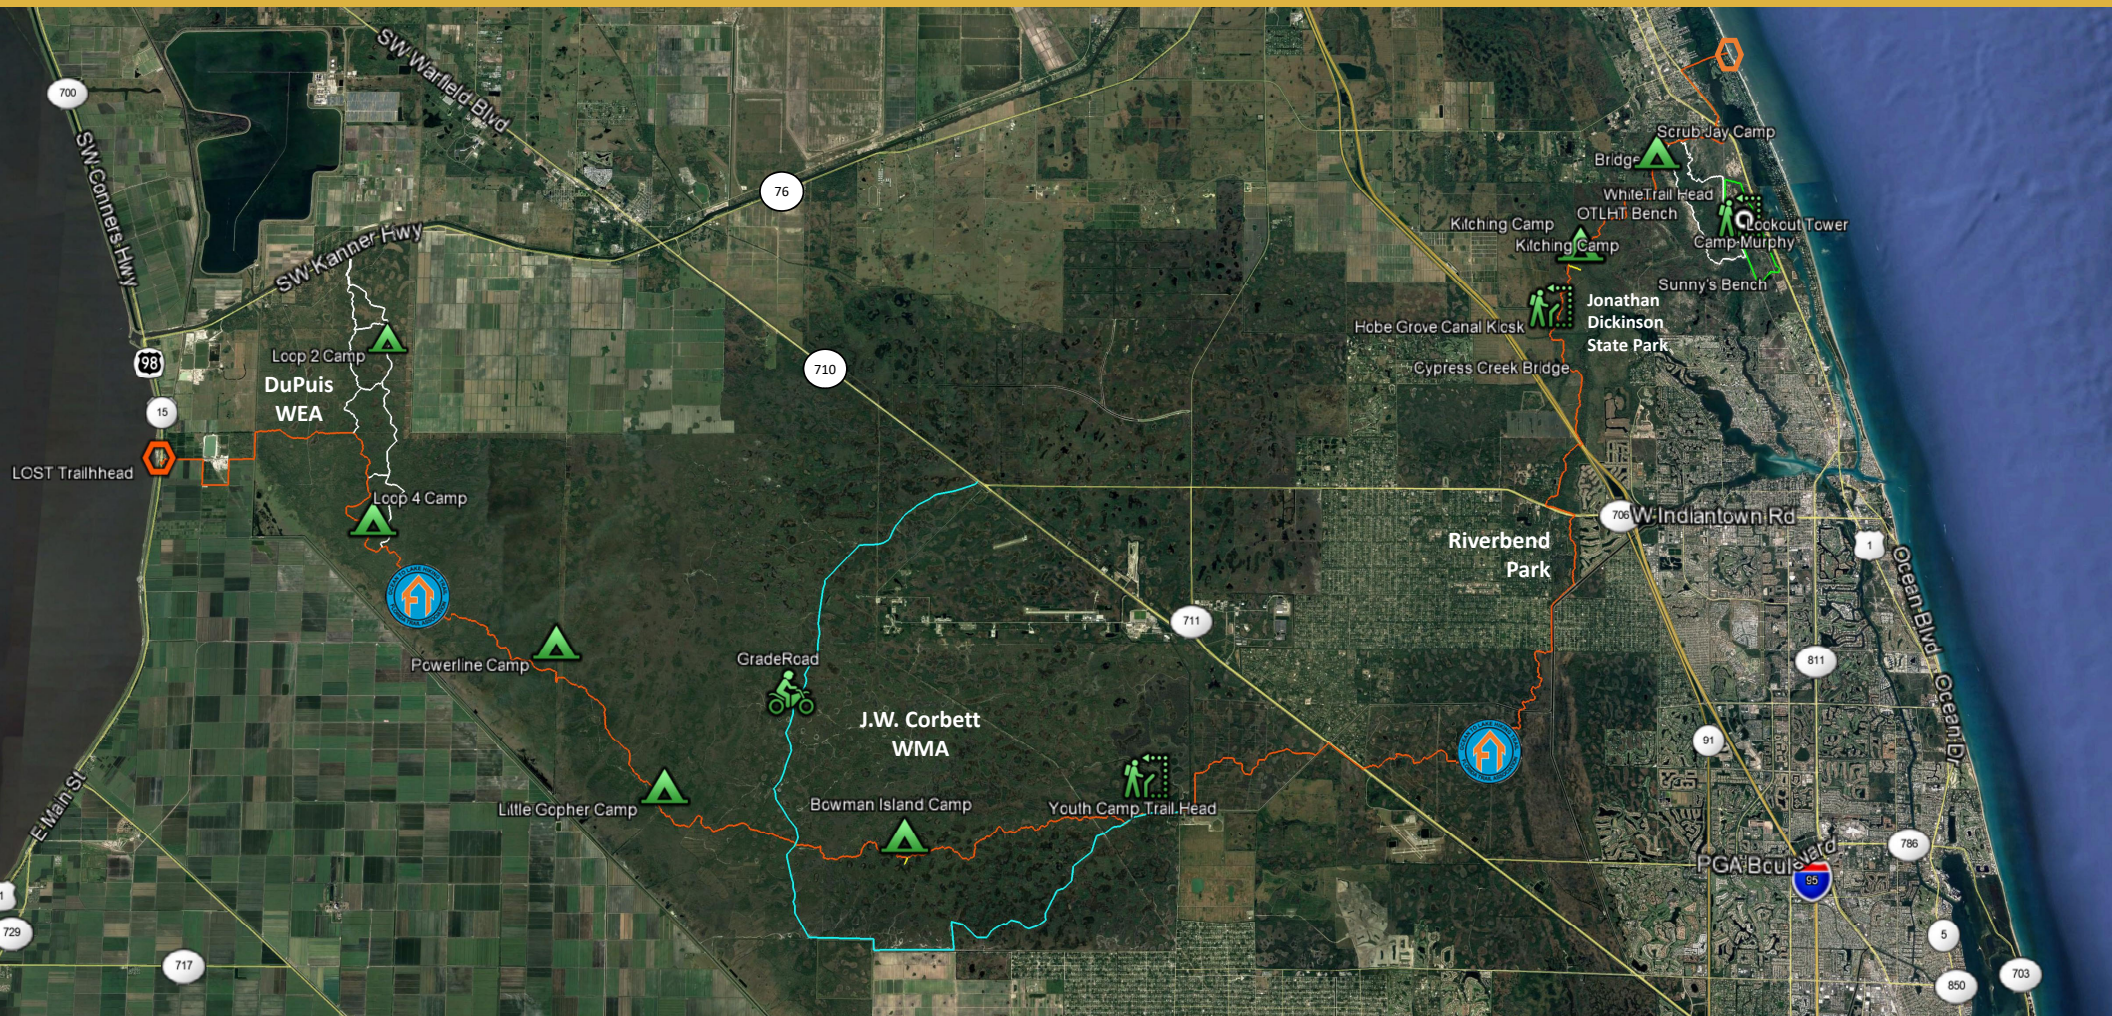

Ocean to Lake Hiking Trail

Courtesy
Google Earth &
Garmin BaseCamp

Loxahatchee Chapter
www.loxfltrail.org